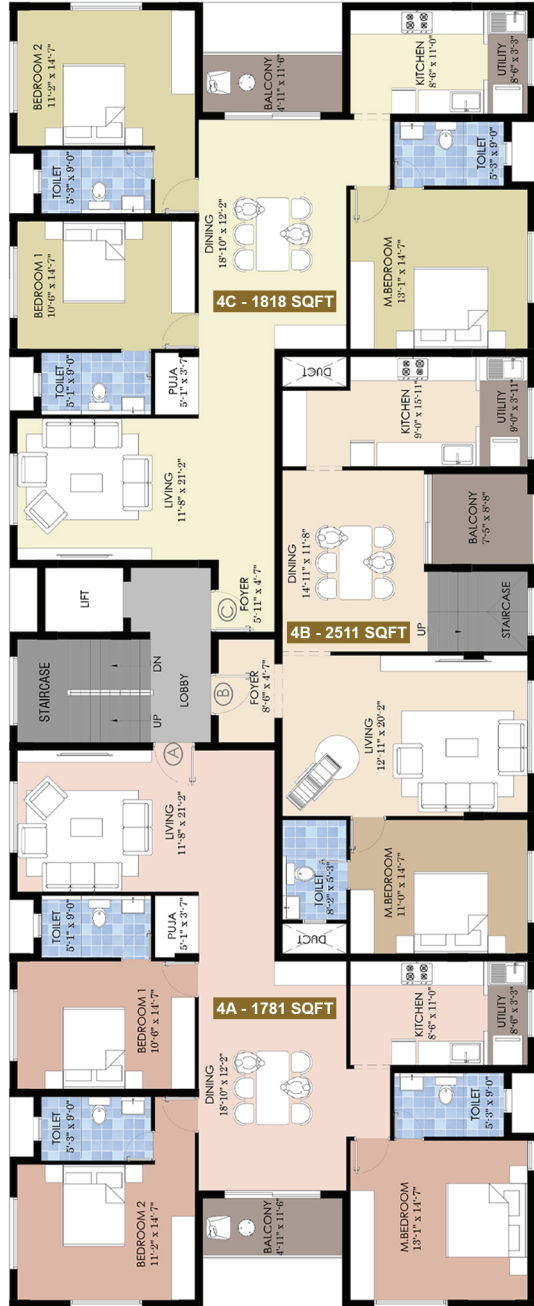

ROUTE MAP

800 Metres from Ashok Nagar Metro Rail Station

SITE PLAN

TYPICAL 1ST, 2ND & 3RD FLOOR PLAN

FOURTH FLOOR PLAN

FIFTH FLOOR PLAN

ADMINISTRATIVE OFFICE

16, Gayathri Nagar, Medavakkam, Chennai - 600100